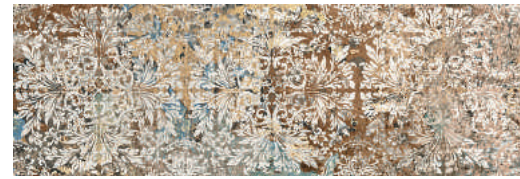

Carpet Vestige
25,1x75,6 cm

C-550